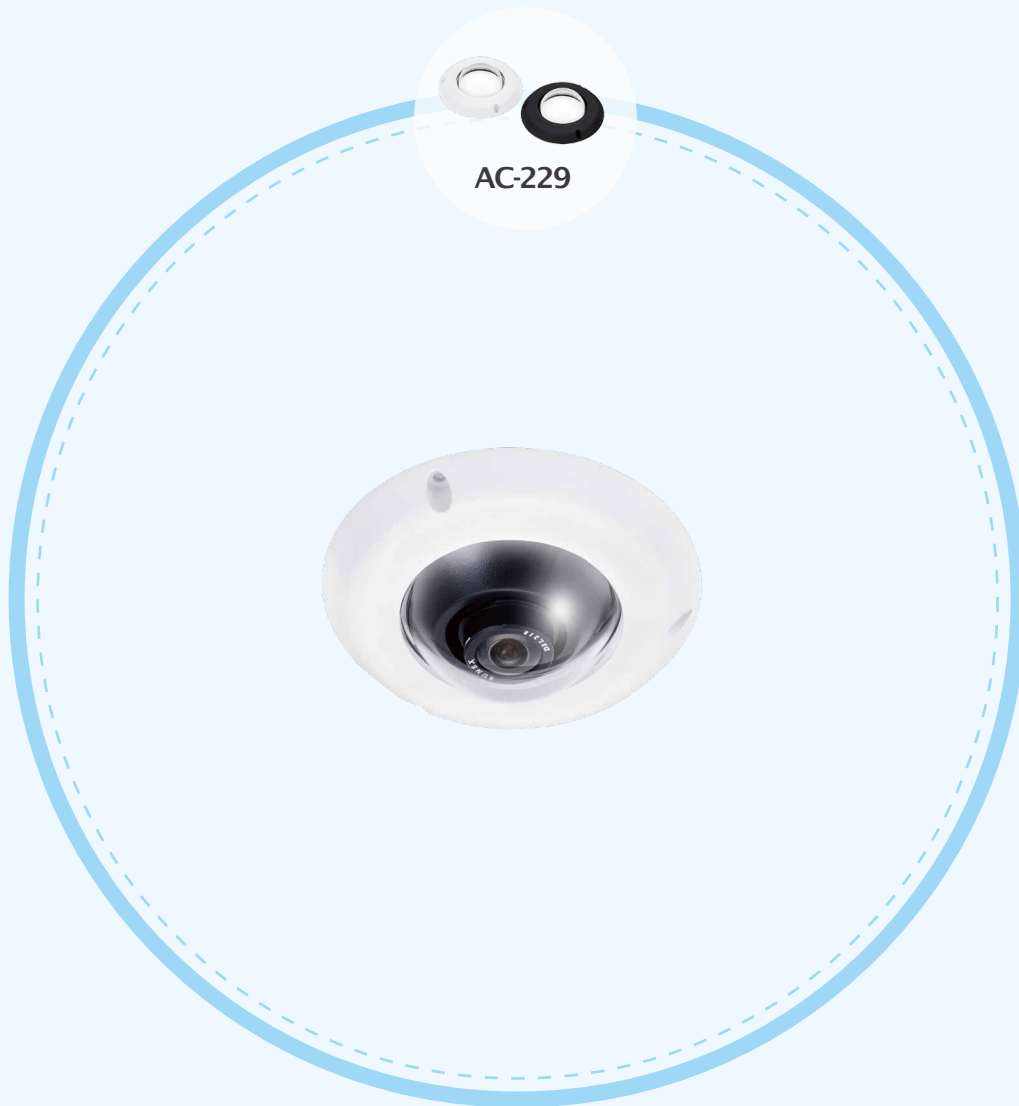

FD816C-HF2 FE8182

Recessed-Mount Network Camera

Accessories

Pendant Mount

Wall Mount

Ceiling Mount

FD816C-HF2 FE8182

Recessed-Mount Network Camera

FD816C-HF2 FE8182

Recessed-Mount Network Camera

Pendant Mount -2

Item	Number	Description
AM-116	1	Pendant Pipe 20 cm
AM-117	1	Pendant Pipe 40 cm
AM-118	1	Pendant Head
AM-522	1	Adapter for 3/4" NPT and 1.5" PS11
AM-526	1	Pendant mount housing for standard 3/4" NPT Pipe
AC-227	1	Transparent Cover for FD816C-HF2 (Black - Plastic Case)(Ø60mm)
AC-228	1	Transparent Cover for FE8182 (Black - Plastic Case)(Ø60mm)

FD816C-HF2 FE8182

Recessed-Mount Network Camera

Wall Mount

Item	Number	Description
AM-116	1	Pendant Pipe 20 cm
AM-117	1	Pendant Pipe 40 cm
AM-212 (v03)	1	Wall Mount Bracket
AM-221 (v01)	1	Gooseneck Bracket
AM-522	1	Adapter for 3/4" NPT and 1.5" PS11
AM-526	1	Pendant mount housing for standard 3/4" NPT Pipe
AC-227	1	Transparent Cover for FD816C-HF2 (Black - Plastic Case)(Ø60mm)
AC-228	1	Transparent Cover for FE8182 (Black - Plastic Case)(Ø60mm)

FD816C-HF2 FE8182

Recessed-Mount Network Camera

Ceiling Mount

Item	Number	Description
AC-229	1	IK10 Transparent Cover for FD816C-HF2 & FE8182 (Black/White)(Ø93.8mm)