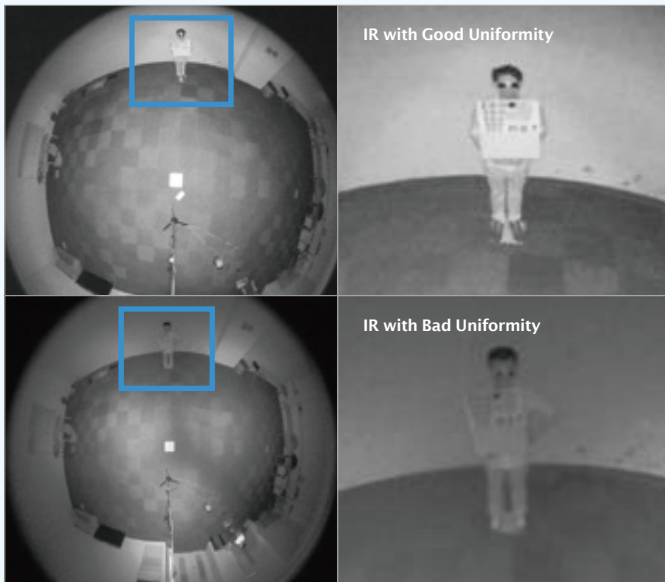

FE8181/81V

Fisheye Network Camera

5MP · 360° Surround View · 360° 10 Meter IR · Smart IR · 3DNR · IP66 · IK10 · Pixel Calculator

VIVOTEK FE8181/81V are the latest fisheye fixed dome network cameras from VIVOTEK, featuring a detailed 5-Megapixel resolution sensor with superb image quality. Equipped with a fisheye lens for 180° panoramic view (wall mount) or 360° surround view (ceiling/floor/table mount) without blind spots, the cameras are able to provide coverage of wide, open areas, such as airports, shopping malls, parking lots, retail stores, offices and more.

The FE8181/81V, true day/night cameras, feature a removable IR-cut filter, maintaining clear images 24 hours a day, with built-in IR LEDs enabling the camera to provide uniformly 360° surround illumination for clear viewing up to 10 meters, even in completely dark environments.

Key Features

- 5-Megapixel CMOS Sensor
- 30 fps @ 1080p Full HD
- 1.5 mm Fisheye Lens for 180° Panoramic View and 360° Surround View
- Removable IR-cut Filter for Day & Night Function
- EN50155 Compliance for Professional Mobile Surveillance (FE8181V)
- Real-time H.264, MPEG-4, and MJPEG Compression (Triple Codec)
- WDR Enhancement for Unparalleled Visibility in Extremely Bright and Dark Environments
- Vandal-proof IK10-rated and Weather-proof IP66-rated Housing (FE8181V)
- ePTZ for Data Efficiency
- Built-in 802.3at Compliant PoE
- Built-in MicroSD/SDHC/SDXC Card Slot for On-board Storage
- Pixel Calculator for Image Clarity Measurement
- Support Local Dewarping