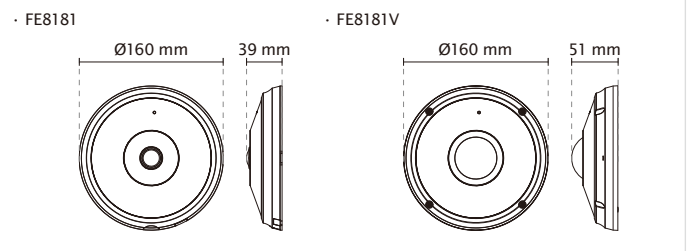

Dimensions

Compatible Accessories

Mounting Kits

Power Adapter

All specifications are subject to change without notice. Copyright © VIVOTEK INC. All rights reserved.

Distributed by:

VIVOTEK INC.
6F, No.192, Lien-Cheng Rd., Chung-Ho,
New Taipei City, 235, Taiwan, R.O.C.
T: +886-2-82455282 F: +886-2-82455532
E: sales@vivotek.com

VIVOTEK USA
2050 Ringwood Avenue,
San Jose, CA 95131
T: 408-773-8686 F: 408-773-8298
E: salesusa@vivotek.com

VIVOTEK Europe
Randstad 22-133, 1316BW Almere,
The Netherlands
T: +31(0)36-5298-434
E: saleseurope@vivotek.com

Ver 1.6